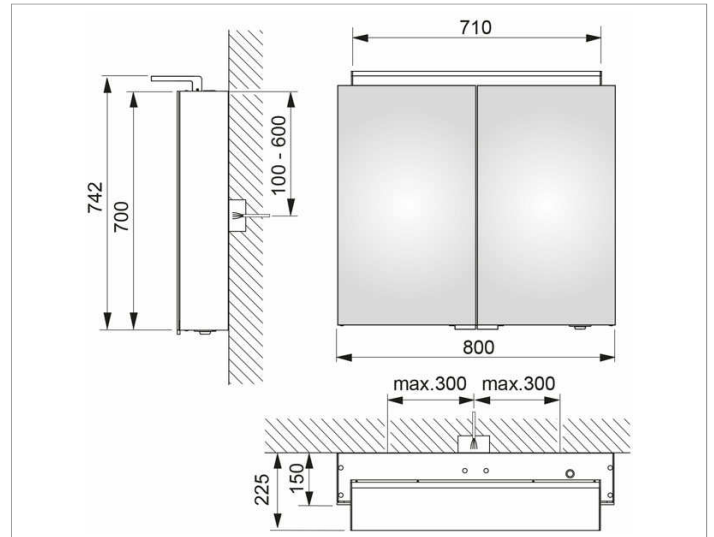

Royal L1
13603171332 Mirror cabinet

PRODUCT

DRAWING

PRODUCT ATTRIBUTES

2 hinged double sided crystal mirror doors,
 exterior body sides mirrored, 2 interior drawers

Operation:

External dimmer with the functions:

- on/off
- dim
- Changing between 3 lighting options

Illumination:

Attachment light with direct illumination and indirect wall
 lighting, additional washbasin illumination in the bottom
 panel

light colour 3000 kelvin (warm white),
 LED 26 watt (lifespan > 30.000 hours)

infinitely dimmable, lamps non-exchangeable

EEK: A++, A+, A , 26 kWh/1000h

EQUIPMENT

- 1 shaver socket (internal)
- 2 x 3 adjustable glass shelves

SURFACE

silver anodized

DIMENSION

800 x 742 x 150 mm