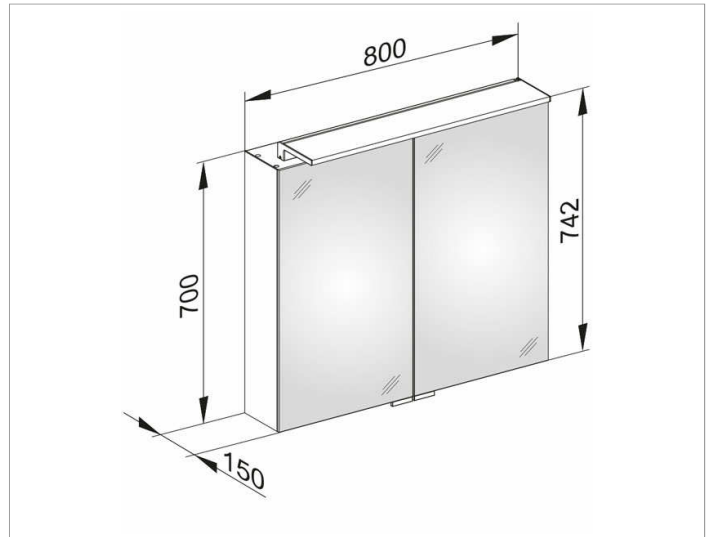

Royal L1

13603171331 Mirror cabinet

PRODUCT

DRAWING

PRODUCT ATTRIBUTES

2 hinged double sided crystal mirror doors,
exterior body sides mirrored

Operation:

External dimmer with the functions:

- on/off
- dim
- Changing between 3 lighting options

Illumination:

Attachment light with direct illumination and indirect wall
lighting, additional washbasin illumination in the bottom
panel

light colour 3000 kelvin (warm white),

DIMENSION

800 x 742 x 150 mm