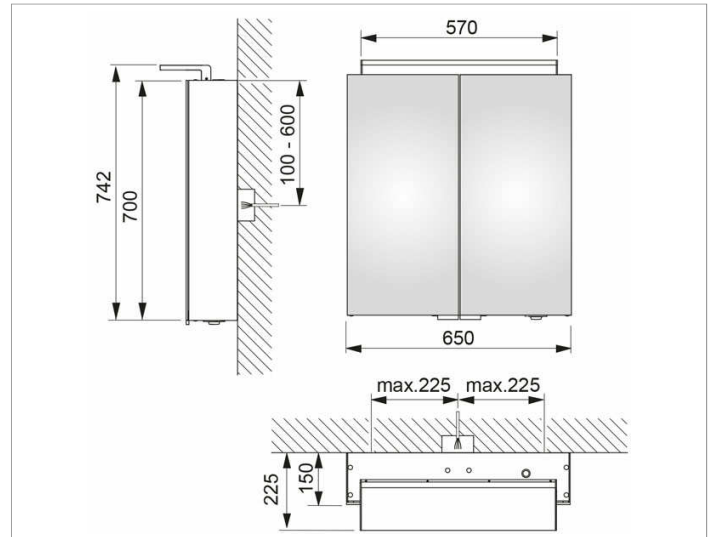

Royal L1

13602171332 Mirror cabinet

PRODUCT

DRAWING

PRODUCT ATTRIBUTES

2 hinged double sided crystal mirror doors,
exterior body sides mirrored, 2 interior drawers

Operation:

External dimmer with the functions:

- on/off
- dim
- Changing between 3 lighting options

Illumination:

Attachment light with direct illumination and indirect wall
lighting, additional washbasin illumination in the bottom
panel

light colour 3000 kelvin (warm white),

LED 24 watt (lifespan > 30.000 hours)

infinitely dimmable, lamps non-exchangeable

EEK: A++, A+, A , 24 kWh/1000h

EQUIPMENT

- 1 shaver socket (internal)
- 2 x 3 adjustable glass shelves

SURFACE

silver anodized

DIMENSION

650 x 742 x 150 mm