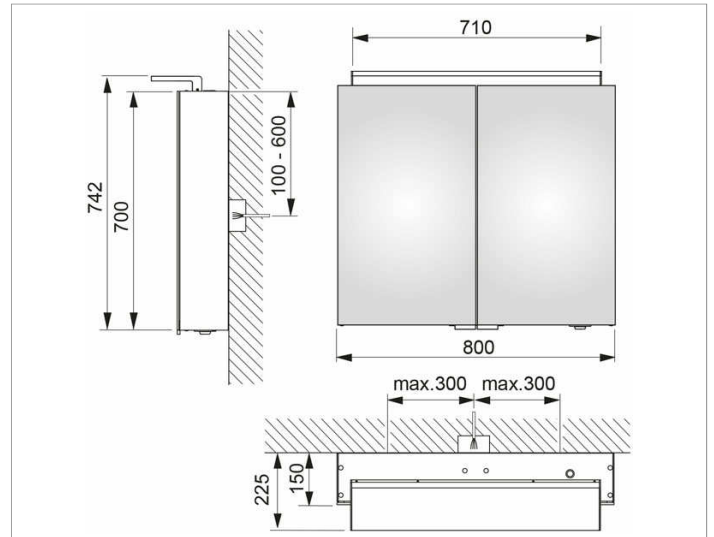

Royal L1
13602171331 Mirror cabinet

PRODUCT

DRAWING

PRODUCT ATTRIBUTES

2 hinged double sided crystal mirror doors,
 exterior body sides mirrored

Operation:

External dimmer with the functions:

- on/off
- dim
- Changing between 3 lighting options

Illumination:

Attachment light with direct illumination and indirect wall
 lighting, additional washbasin illumination in the bottom
 panel

light colour 3000 kelvin (warm white),
 LED 24 watt (lifespan > 30.000 hours)

infinitely dimmable, lamps non-exchangeable

EEK: A++, A+, A , 24 kWh/1000h

EQUIPMENT

- 1 shaver socket (internal)
- 2 x 3 adjustable glass shelves

SURFACE

silver anodized

DIMENSION

650 x 742 x 150 mm