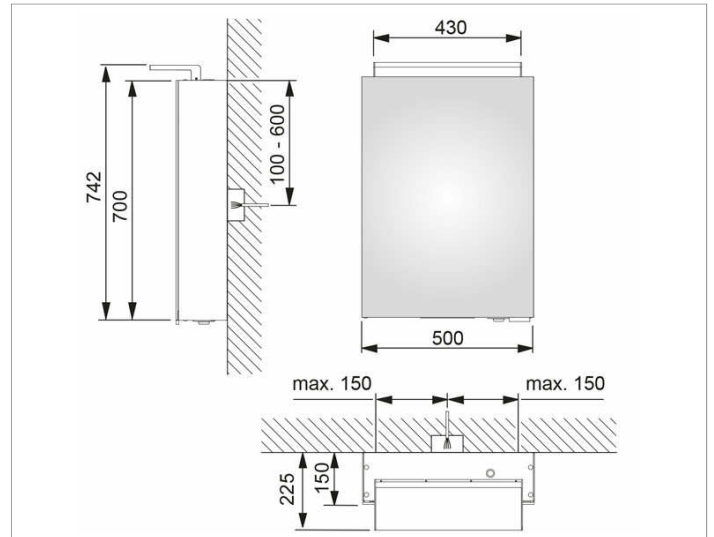

Royal L1
13601171231 Mirror cabinet

PRODUCT

DRAWING

PRODUCT ATTRIBUTES

1 hinged double sided crystal mirror door,
 exterior body sides mirrored

Operation:

External dimmer with the functions:

- on/off
- dim
- Changing between 3 lighting options

Illumination:

Attachment light with direct illumination and indirect wall
 lighting, additional washbasin illumination in the bottom
 panel

light colour 3000 kelvin (warm white),
 LED 21 watt (lifespan > 30.000 hours)

infinitely dimmable, lamps non-exchangeable

EEK: A++, A+, A , 21 kWh/1000h

EQUIPMENT

- 1 shaver socket (internal)
- 3 adjustable glass shelves

SURFACE

silver anodized/left hand

DIMENSION

500 x 742 x 150 mm