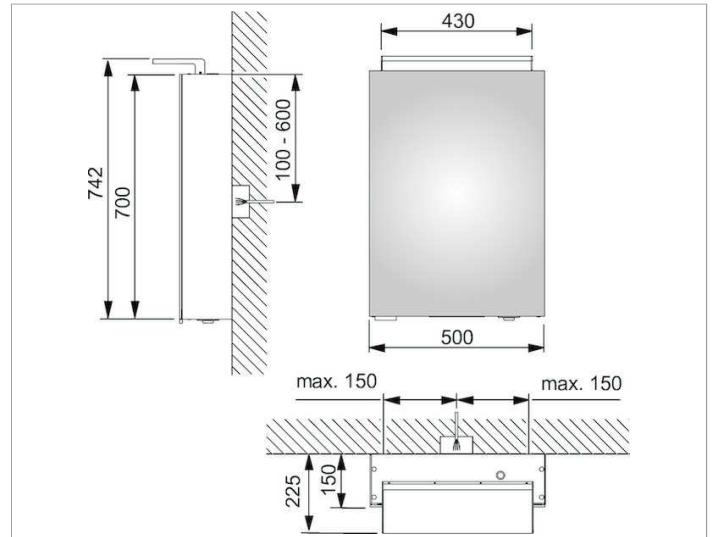

**Royal L1**  
**13601171132 Mirror cabinet**

**PRODUCT**

**DRAWING**

**PRODUCT ATTRIBUTES**

1 hinged double sided crystal mirror door,  
 exterior body sides mirrored, 1 interior drawer

Operation:

External dimmer with the functions:

- on/off
- dim
- Changing between 3 lighting options

Illumination:

Attachment light with direct illumination and indirect wall  
 lighting, additional washbasin illumination in the bottom  
 panel

light colour 3000 kelvin (warm white),  
 LED 21 watt (lifespan > 30.000 hours)

infinitely dimmable, lamps non-exchangeable

EEK: A++, A+, A , 21 kWh/1000h

**EQUIPMENT**

- 1 shaver socket (internal)
- 3 adjustable glass shelves

**SURFACE**

silver anodized/right hand

**DIMENSION**

500 x 742 x 150 mm