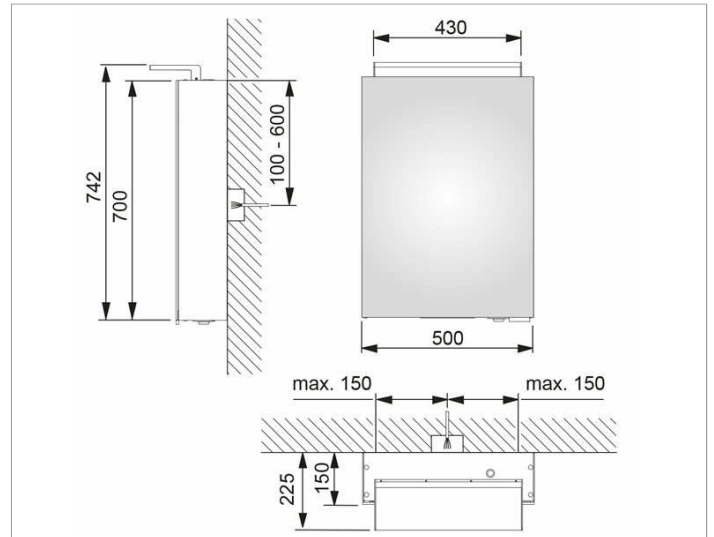

Royal L1
13601171131 Mirror cabinet

PRODUCT

DRAWING

PRODUCT ATTRIBUTES

1 hinged double sided crystal mirror door,
 exterior body sides mirrored

Operation:

External dimmer with the functions:

- on/off
- dim
- Changing between 3 lighting options

Illumination:

Attachment light with direct illumination and indirect wall
 lighting, additional washbasin illumination in the bottom
 panel

light colour 3000 kelvin (warm white),
 LED 21 watt (lifespan > 30.000 hours)

infinitely dimmable, lamps non-exchangeable

EEK: A++, A+, A , 21 kWh/1000h

EQUIPMENT

- 1 shaver socket (internal)
- 3 adjustable glass shelves

SURFACE

silver anodized/right hand

DIMENSION

500 x 742 x 150 mm