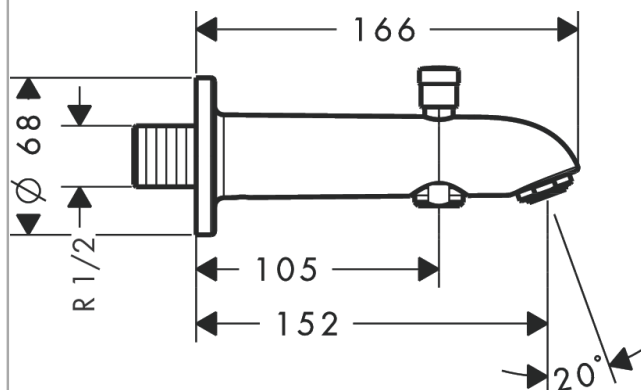

Bath spout 15.2 cm with diverter valve

Surfaces: **chrome** Art. no. : **13423000**

Description

product features

- Connection type: 1/2"
- exposed design allows easy installation, all working parts are outside of the wall
- automatically reverts from shower to bath spout when turned off
- with escutcheon
- with integrated backflow prevention
- spout 152 mm long
- wall-mounted
- Flow rate (at 3 bar): 25 l/min at 3 bar
- Intrinsically safe against backflow
- operating pressure: min 1 bar / max 10 bar

Article Details

Price excl. VAT

£ 114.17

Technology

Product image

Scale drawing

Flowchart