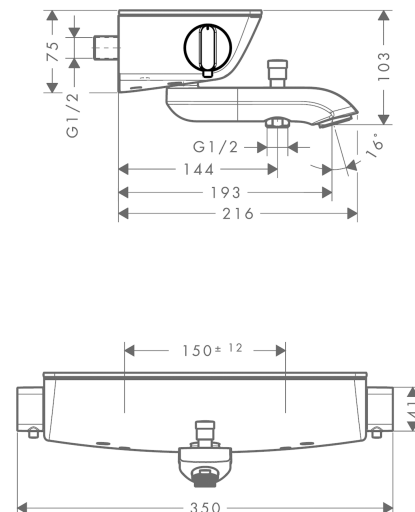

Ecostat Select
Thermostatic bath mixer for exposed installation
 Surfaces: **white/chrome** Art. no. : **13141400**

Description

product features

- spout 193 mm long
- designed to run 2 outlets
- exposed design allows easy installation, all working parts are outside of the wall
- Centre distance: 150 mm ± 12 mm
- Flow rate for bath spout (at 3 bar): 20 l/min
- Flow rate of hand shower (at 3 bar): 12 l/min
- thermostat cartridge, ceramic valve 180°
- Min. operating pressure: 1 bar
- Max. operating pressure: 10 bar
- safety stop at 40°C
- Maximum temperature can be adjusted on installation
- with isolated water conduction
- Intrinsically safe against backflow
- with silencer
- Material handles: metal
- made of safety glass
- in case of installation on existing G 3/4 connections, adaptor no. 02026000 must be used
- surface of the shelf at colour variant -000 = mirror glass, at colour variant -400 = white glass
- dirt filter included
- cannot be connected with a standard fixing plate
- WRAS 1807026
- WRAS 1807026

Article Details

Price excl. VAT

£ 466.67

Technology

Certificates

kiwa

Product image

Scale drawing