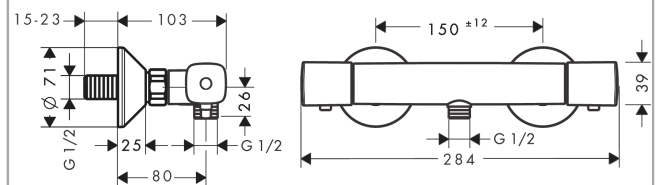

Ecostat

Thermostatic shower mixer Universal for exposed installation

Surfaces: **chrome** Art. no. : **13122000**

Description

product features

- designed to run 1 function
- exposed design allows easy installation, all working parts are outside of the wall
- Centre distance: 150 mm ± 12 mm
- Ecostop button limits the water consumption to 10 l/min
- flow rate hand shower connection 17 l/min at 3 bar
- thermostat cartridge, ceramic valve 180°
- Min. operating pressure: 1 bar
- Max. operating pressure: 10 bar
- safety stop at 40°C
- Maximum temperature can be adjusted on installation
- Non-return valve
- Noise class: I
- dirt filter included
- WRAS 1511311
- Kiwa UK 1508715

Article Details

Price excl. VAT

£ 166.67

Certificates

kiwa

Product image

Scale drawing

Ecostat
Thermostatic shower mixer Universal for exposed installation
 Surfaces: **chrome** Art. no. : **13122000**