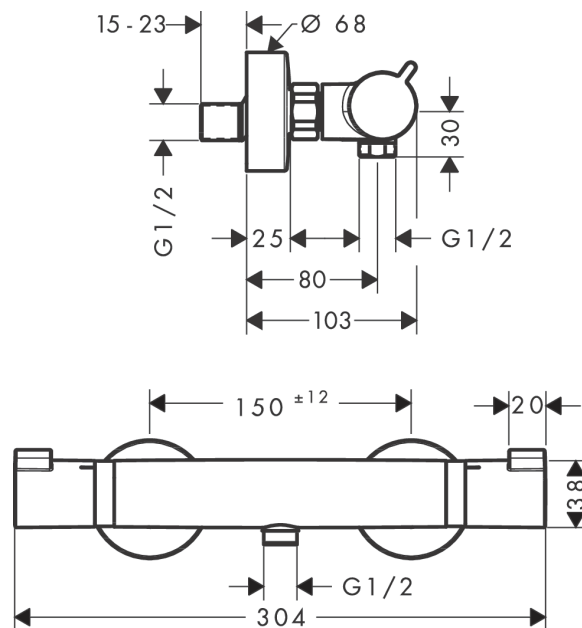

Scale drawing