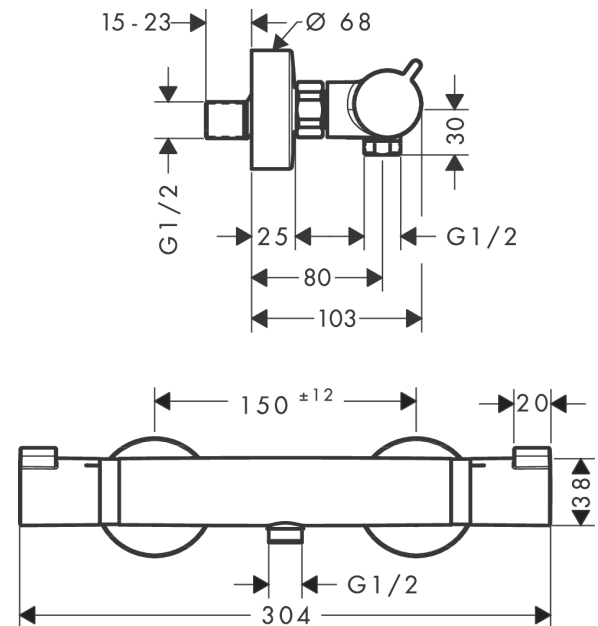

Scale drawing