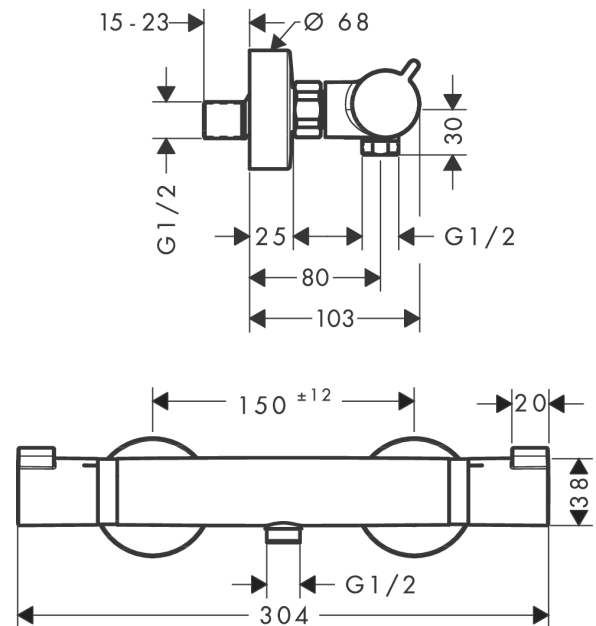

Scale drawing