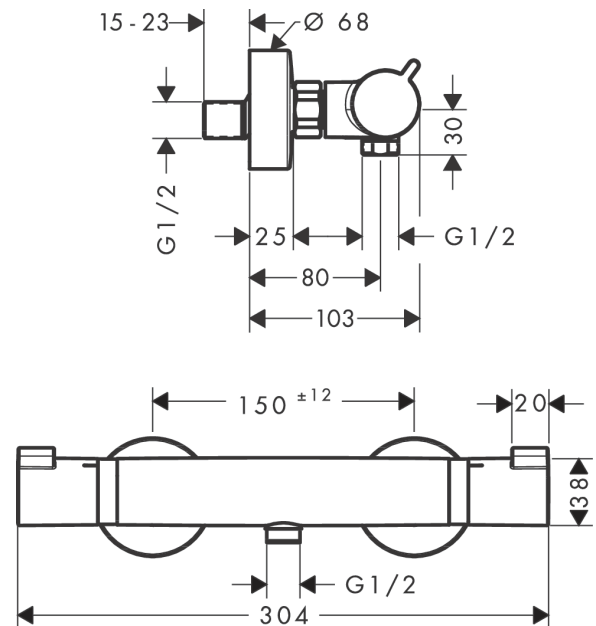

#### product features

- designed to run 1 function
- wall-mounted
- exposed design allows easy installation, all working parts are outside of the wall
- Centre distance: 150 mm ± 12 mm
- Ecostop button limits the water consumption to 10 l/min
- flow rate hand shower connection 17 l/min at 3 bar
- thermostat cartridge, ceramic valve 180°
- Min. operating pressure: 1 bar
- Max. operating pressure: 10 bar
- safety stop at 40°C
- Maximum temperature can be adjusted on installation
- Non-return valve
- Material handles: metal
- Noise class: I
- dirt filter included
- WRAS 1904006

### Product image

### Scale drawing

**Ecostat**  
**Thermostatic shower mixer Comfort for exposed installation**  
 Surfaces: **brushed black chrome** Art. no. : **13116340**