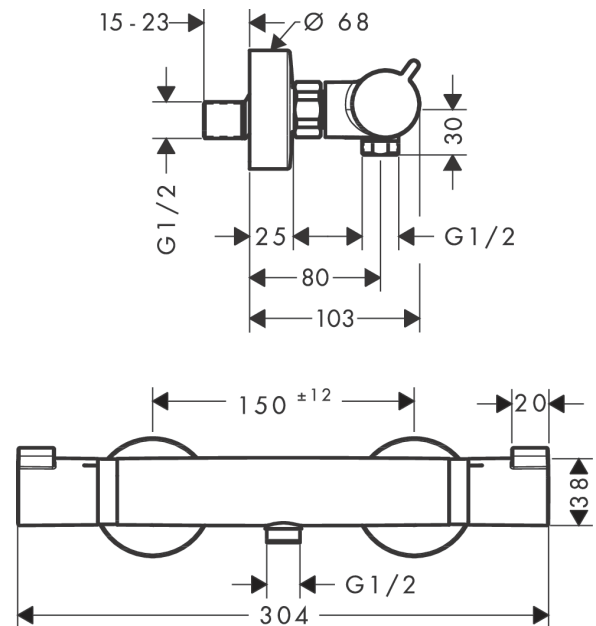

Ecostat

Thermostatic shower mixer Comfort for exposed installation

Surfaces: **chrome** Art. no. : **13116000**

Description

product features

- designed to run 1 function
- wall-mounted
- exposed design allows easy installation, all working parts are outside of the wall
- Centre distance: 150 mm ± 12 mm
- Ecostop button limits the water consumption to 10 l/min
- flow rate hand shower connection 17 l/min at 3 bar
- thermostat cartridge, ceramic valve 180°
- Min. operating pressure: 1 bar
- Max. operating pressure: 10 bar
- safety stop at 40°C
- Maximum temperature can be adjusted on installation
- Non-return valve
- Material handles: metal
- Noise class: I
- dirt filter included
- WRAS 1904006

Article Details

Price excl. VAT

£ 212.50

Certificates

kiwa

Product image

Scale drawing

Ecostat
Thermostatic shower mixer Comfort for exposed installation
 Surfaces: **chrome** Art. no. : **13116000**