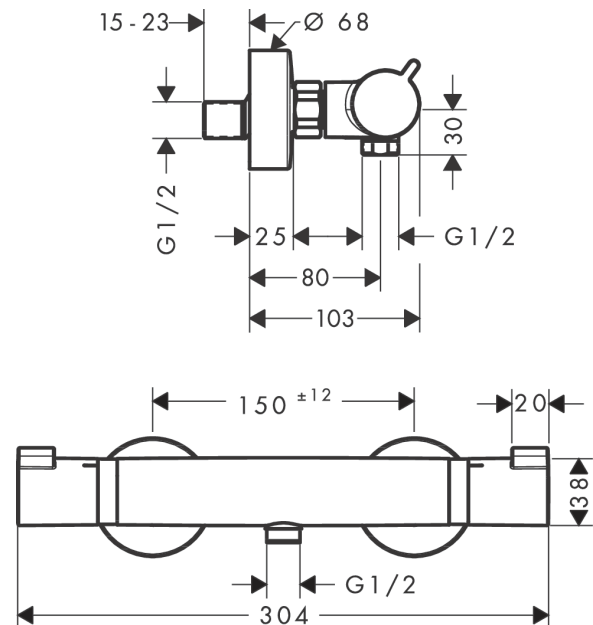

#### product features

- designed to run 1 function
- volume control for 1 outlet
- wall-mounted
- Centre distance: 150 mm ± 12 mm
- flow rate hand shower connection 17 l/min at 3 bar
- ceramic valve 180°, thermostat cartridge
- safety stop at 40°C
- Maximum temperature can be adjusted on installation
- Non-return valve
- Material handles: metal
- Noise class: I
- dirt filter included
- WRAS 1904006

### Product image

### Scale drawing