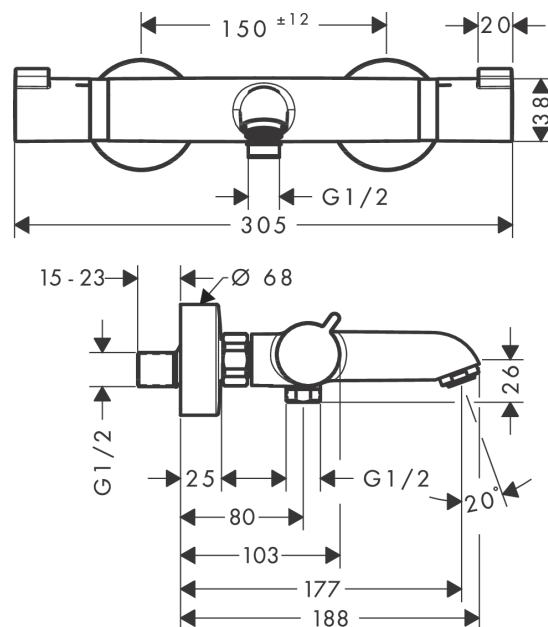

Ecostat
Thermostatic bath mixer for exposed installation
 Surfaces: **chrome** Art. no. : **13112000**

Description

product features

- designed to run 2 outlets
- wall-mounted
- Centre distance: 150 mm ± 12 mm
- shut-off/ diverter valve, thermostat cartridge
- safety stop at 40°C
- Maximum temperature can be adjusted on installation
- Non-return valve
- Material handles: metal
- Noise class: I
- dirt filter included
- WRAS 1805046
- WRAS 1805046

Article Details

Price excl. VAT £ 262.50

Technology

Certificates

kiwa

Product image

Scale drawing

Flowchart