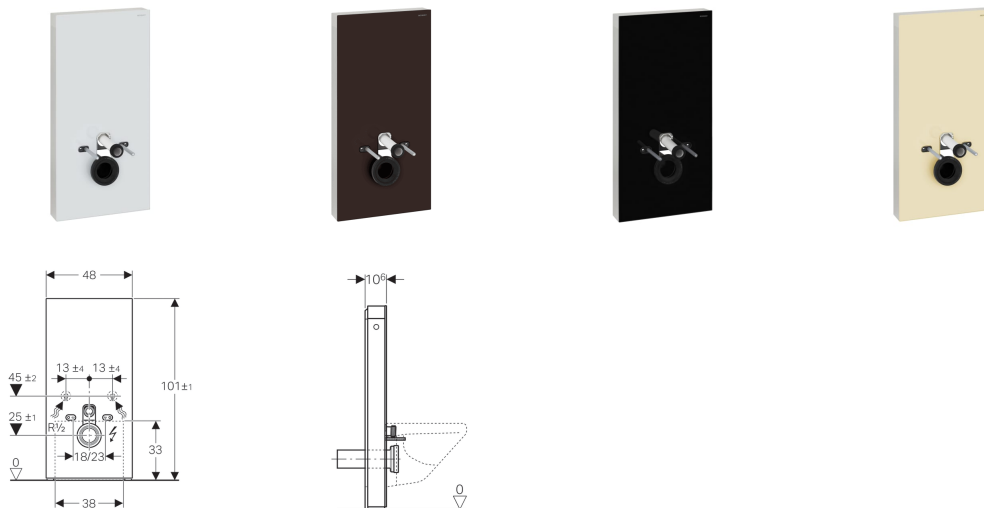

Geberit Monolith Plus sanitary module for wall-hung WC, 101 cm

Application purposes

- For renovations, conversions and new buildings
- For wall inlets with inlet height > 23 cm
- For replacing low-level exposed cisterns
- For replacing wall-hung WCs with close-coupled exposed cistern
- For Geberit AquaClean WC complete solutions
- For connecting Geberit AquaClean WC enhancement solutions, with accessories
- For mounting on finished floors
- For installation in front of drywalls or solid walls
- For compensating the offset between WC connections and wall drains using a stepped straight connector for wall-hung WCs

Characteristics

- Dual flush
- Compensation of dimensional tolerances possible
- Height-adjustable up to 7 cm
- Front cladding made of glass (ESG)
- Fastening height WC ceramic appliance 35 ± 1 cm
- Cistern fully insulated against condensation
- Side cladding made of aluminium brushed
- Self-supporting
- Adjustable flush volume
- Soft-touch buttons for flush actuation and odour extraction
- Orientation light and odour extraction activated when a user approaches
- Orientation light can be set in seven colours
- User detection range can be set
- Day/night detection can be set for orientation light
- Odour extraction unit with ceramic honeycomb filter can be installed without tools
- Ceramic honeycomb filter for odour neutralisation can be replaced without tools
- Odour extraction unit automatically switches off after a predefined running time

Scope of delivery

- Water supply connection set with 2 angle stop valves, 1/2"
- Flush bend extension 160 mm
- Sleeve made of EPDM, \varnothing 44 / 55 mm
- Straight connector made of PE-HD, \varnothing 90 mm
- Adaptor socket made of PE-HD, \varnothing 90 / 110 mm
- 2 threaded rods M12
- Sound insulation set
- Female socket for mains connection
- Power supply unit
- Fastening material
- Base cover
- Fastening material for drywall