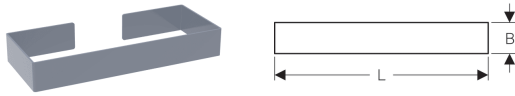

**Rail for Geberit Monolith sanitary module for washbasin**

---

**Application purposes**

- For Geberit Monolith sanitary modules for washbasin with cargo
- For top, short cargo compartment

- For long cargo compartments, bottom

**Characteristics**

- Fastening in cargo with magnetic tape

Art. no.	Surface / colour	B	L
131.129.94.1	iron grey RAL 7011	3.2 cm	22 cm
131.137.94.1	iron grey RAL 7011	3.2 cm	15.9 cm

Created with Geberit online product catalogue - 21/06/2018