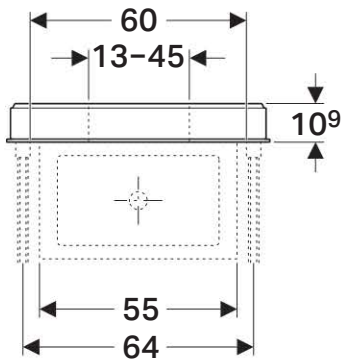

Installation Manual

Montageanleitung
Instructions de montage
Istruzioni per il montaggio

A	B	C
45-46	58.5-65.5	16-23
47	59.5-65.5	16-22
48	60.5-65.5	16-21
49	61.5-65.5	16-20
50	62.5-65.5	16-19
51	63.5-65.5	16-18
52	64.5-65.5	16-17
53	65.5	16
		< 16

A	B	C
45-46	58.5-72.5	9-23
47	59.5-72.5	9-22
48	60.5-72.5	9-21
49	61.5-72.5	9-20
50	62.5-72.5	9-19
51	63.5-72.5	9-18
52	64.5-72.5	9-17
53	65.5-72.5	9-16
54	66.5-72.5	9-15
55	67.5-72.5	9-14
56	68.5-72.5	9-13
57	69.5-72.5	9-12
58	70.5-72.5	9-11
59	71.5-72.5	9-10
60	72.5	9

1

1

2

3

i

4

i

1 mm 2 mm

∅ 11 mm

4

A

1

∅ 7 mm

2

∅ 2.5mm

4