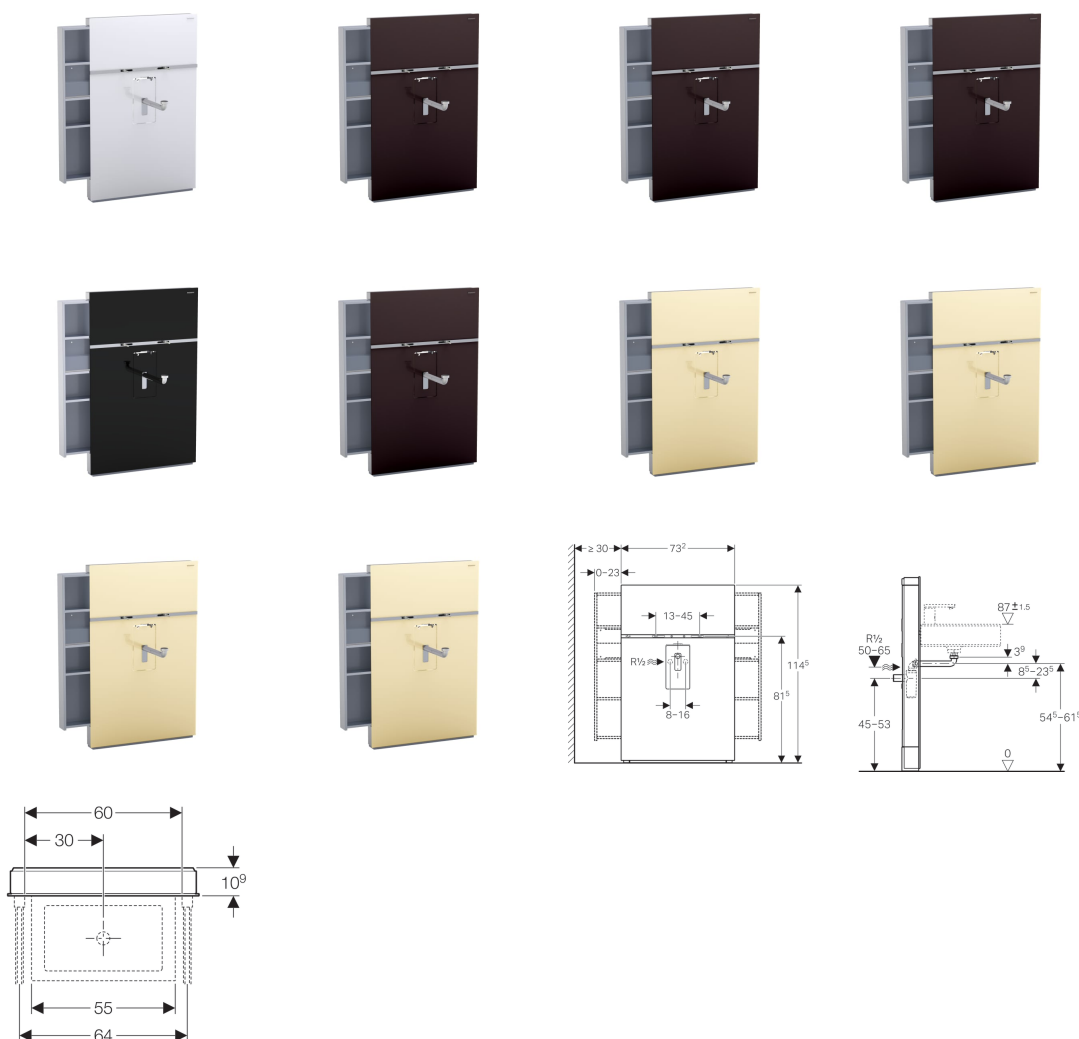

Geberit Monolith sanitary module for washbasin, for deck-mounted tap

Application purposes

- For renovations, conversions and new buildings
- For deck-mounted taps
- For wall-hung washbasins with a width of up to 70 cm
- For wall-hung washbasins, bowl asymmetrical, with a width of up to 64 cm, with double towel rail
- For wall-hung washbasins, bowl symmetrical, with a width of up to 55 cm, with double towel rail
- For replacing wall-hung washbasins
- For mounting on finished floors

Characteristics

- Service opening for trap, height-adjustable
- Integrated connection to drinking water supply
- Compensation of dimensional tolerances possible
- Fastening distance for washbasin 13–31 cm, expandable to 45 cm
- Front cladding made of glass (ESG)

- Optional cargoes on both sides, left or right, or without cargo
- Integrated fastening rail for attaching washbasin and double towel rail
- Side cladding made of aluminium brushed
- Self-supporting
- Replaceable trap
- Trap hidden and easily accessible

- Straight connector made of ASA, ø 40 mm
- Set of seals

- Valve extension
- Fastening material for solid wall

Art. no.	Surface / colour	Cargo
131.051.SI.1	glass / white	without
131.051.SJ.1	glass / black	without
131.051.SQ.1	glass / umber	without
131.051.TG.1	glass / sand	without
131.050.SI.1	glass / white	left and right
131.050.SJ.1	glass / black	left and right
131.050.SQ.1	glass / umber	left and right
131.050.TG.1	glass / sand	left and right
131.049.SI.1	glass / white	right
131.049.SJ.1	glass / black	right
131.049.SQ.1	glass / umber	right
131.049.TG.1	glass / sand	right
131.048.SI.1	glass / white	left
131.048.SJ.1	glass / black	left
131.048.SQ.1	glass / umber	left
131.048.TG.1	glass / sand	left