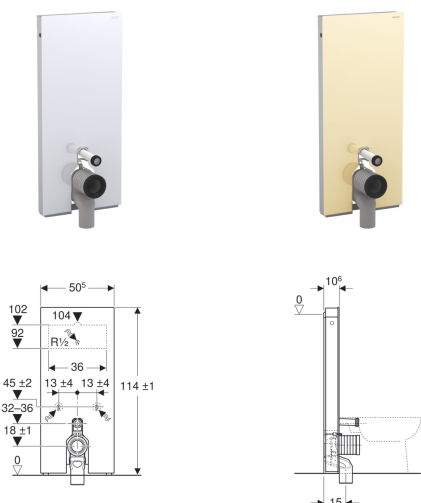

Geberit Monolith sanitary module for floor-standing WC, 114 cm

Application purposes

- For floor inlets
- For renovations, conversions and new buildings
- For wall inlets with an inlet height of 18 cm
- For replacing floor-standing WCs with concealed cistern with maximum service opening height < 109 cm
- For replacing low-level exposed cisterns
- For replacing half-high level exposed cisterns
- For replacing floor-standing WCs with close-coupled exposed cistern
- For connecting Geberit AquaClean Sela floor-standing WC
- For connecting Geberit AquaClean WC enhancement solutions, with accessories
- For replacing pressure flushing valves
- For mounting on finished floors
- For installation in front of drywalls or solid walls

Characteristics

- Dual flush
- Compensation of dimensional tolerances possible
- Front cladding made of glass (ESG)
- Cistern fully insulated against condensation
- Side cladding made of aluminium brushed
- Self-supporting
- Adjustable flush volume

Accessories

- Set of fixing bolts made of aluminium, for Geberit Monolith side cladding

- Water supply connection on the rear centre
- Water supply connection on the left/right possible with accessories
- Water supply connection on the bottom

Technical data

Flow pressure	0.1-10 bar
Maximum operating temperature, water	25 °C
Flush volume, factory setting	6 and 3 l
Flush volume large, adjustment range	4.5 / 6 l
Flush volume small	3 l
Calculated flow rate	0.11 l/s
Minimum flow pressure for calculated flow rate	0.5 bar

Scope of delivery

- Water supply connection set with 2 angle stop valves, 1/2"
- Flush bend extension 160 mm
- Connection bend made of PP, ø 90 mm
- Sleeve made of EPDM, ø 44 / 55 mm
- Adaptor socket made of PE-HD, ø 90 / 110 mm
- Fastening material
- Base cover
- Fastening material for drywall