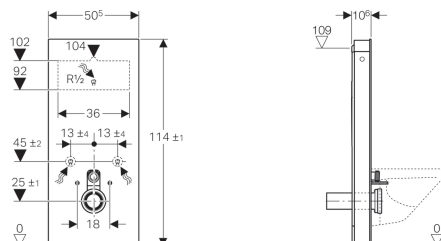

## Geberit Monolith sanitary module for wall-hung WC, 114 cm

### Application purposes

- For renovations, conversions and new buildings
- For wall inlets with inlet height > 23 cm
- For replacing low-level exposed cisterns
- For replacing half-high level exposed cisterns
- For replacing wall-hung WCs with close-coupled exposed cistern
- For replacing wall-hung WCs with pressure flushing valve
- For replacing wall-hung WCs with concealed cistern with maximum service opening height < 109 cm
- For Geberit AquaClean WC complete solutions
- For connecting Geberit AquaClean WC enhancement solutions, with accessories
- For mounting on finished floors
- For installation in front of drywalls or solid walls
- For compensating the offset between WC connections and wall drains using a stepped straight connector for wall-hung WCs

### Characteristics

- Dual flush
- Compensation of dimensional tolerances possible
- Height-adjustable up to 7 cm
- Front cladding made of glass (ESG)
- Fastening height WC ceramic appliance  $35 \pm 1$  cm
- Cistern fully insulated against condensation
- Side cladding made of aluminium brushed
- Self-supporting

Art. no.	Surface / colour
131.031.SI.5	glass / white
131.031.TG.5	glass / sand
131.031.SJ.5	glass / black
131.031.SQ.5	glass / umber

**Accessories**

- Geberit straight connector set for wall-hung WC, stepped by 3 cm
- Geberit connection set for wall-hung WC, with straight connector stepped by 5 cm
- Geberit straight connector set for wall-hung WC, stepped by 7 cm
- Set of fixing bolts made of aluminium, for Geberit Monolith side cladding
- Conversion set for Geberit AquaClean WC enhancement solutions
- Lateral water supply connection set for Geberit Monolith sanitary module for WC