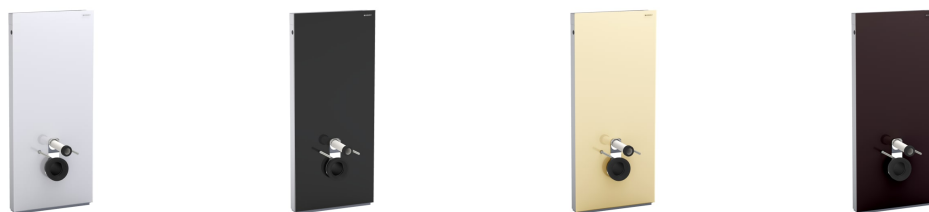

## Geberit Monolith sanitary module for wall-hung WC, 114 cm

### Application purposes

- For renovations, conversions and new buildings
- For wall inlets with inlet height > 23 cm
- For replacing low-level exposed cisterns
- For replacing half-high level exposed cisterns
- For replacing wall-hung WCs with close-coupled exposed cistern
- For replacing wall-hung WCs with pressure flushing valve
- For replacing wall-hung WCs with concealed cistern with maximum service opening height < 109 cm
- For Geberit AquaClean WC complete solutions
- For connecting Geberit AquaClean WC enhancement solutions, with accessories
- For mounting on finished floors
- For installation in front of drywalls or solid walls
- For compensating the offset between WC connections and wall drains using a stepped straight connector for wall-hung WCs

### Characteristics

- Dual flush
- Compensation of dimensional tolerances possible
- Height-adjustable up to 7 cm
- Front cladding made of glass (ESG)
- Fastening height WC ceramic appliance  $35 \pm 1$  cm
- Cistern fully insulated against condensation
- Side cladding made of aluminium brushed
- Self-supporting

Art. no.	Surface / colour
131.031.SI.5	glass / white
131.031.TG.5	glass / sand
131.031.SJ.5	glass / black
131.031.SQ.5	glass / umber

**Accessories**

- Geberit straight connector set for wall-hung WC, stepped by 3 cm
- Geberit connection set for wall-hung WC, with straight connector stepped by 5 cm
- Geberit straight connector set for wall-hung WC, stepped by 7 cm
- Set of fixing bolts made of aluminium, for Geberit Monolith side cladding
- Conversion set for Geberit AquaClean WC enhancement solutions
- Lateral water supply connection set for Geberit Monolith sanitary module for WC