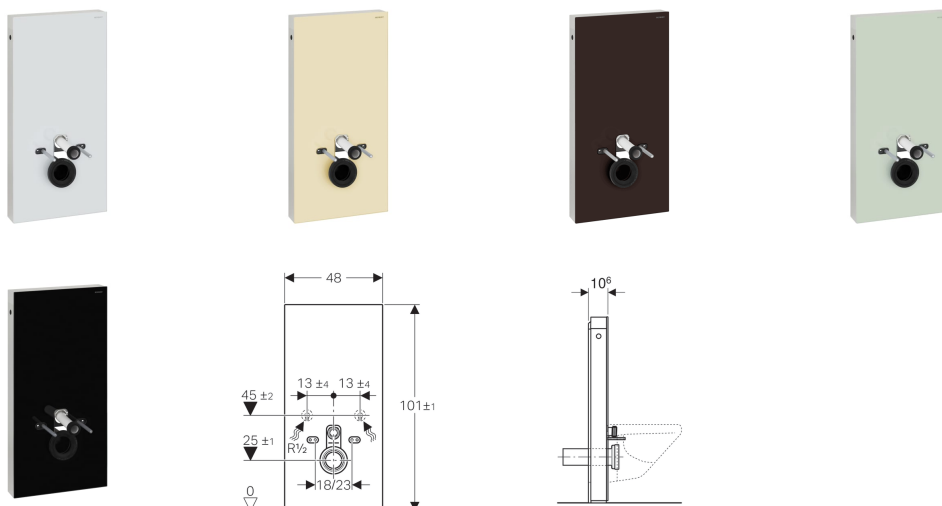

## Geberit Monolith sanitary module for wall-hung WC, 101 cm

### Application purposes

- For renovations, conversions and new buildings
- For wall inlets with inlet height > 23 cm
- For replacing low-level exposed cisterns
- For replacing wall-hung WCs with close-coupled exposed cistern
- For Geberit AquaClean WC complete solutions
- For connecting Geberit AquaClean WC enhancement solutions, with accessories
- For mounting on finished floors
- For installation in front of drywalls or solid walls
- For compensating the offset between WC connections and wall drains using a stepped straight connector for wall-hung WCs

### Characteristics

- Dual flush
- Compensation of dimensional tolerances possible
- Height-adjustable up to 7 cm
- Front cladding made of glass (ESG)
- Fastening height WC ceramic appliance  $35 \pm 1$  cm
- Cistern fully insulated against condensation
- Side cladding made of aluminium brushed
- Self-supporting

- Adjustable flush volume
- Water supply connection on the bottom
- Water supply connection on the left/right possible with accessories