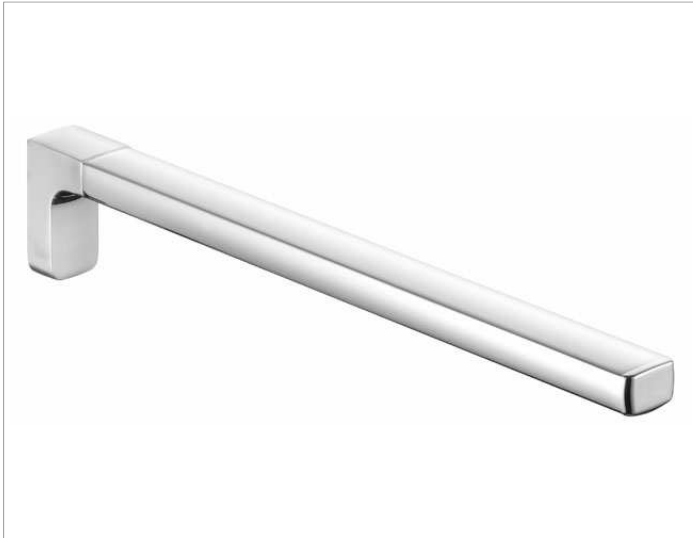

Collection Moll  
1272201000 Towel holder

**PRODUCT**

**DRAWING**

**PRODUCT ATTRIBUTES**

fixed

**SURFACE**

chrome-plated

**DIMENSION**

340 mm

**SPECIFICATIONS**

KEUCO COLLECTION MOLL towel holder 1272201000  
Chrome-plated towel holder in an esthetic design with slightly rounded edges  
One fixed arm  
Anti-static, easy to clean,  
Projection: 340 mm  
The towel holder is fitted with two hidden fixing points  
incl. corrosion-free mounting material