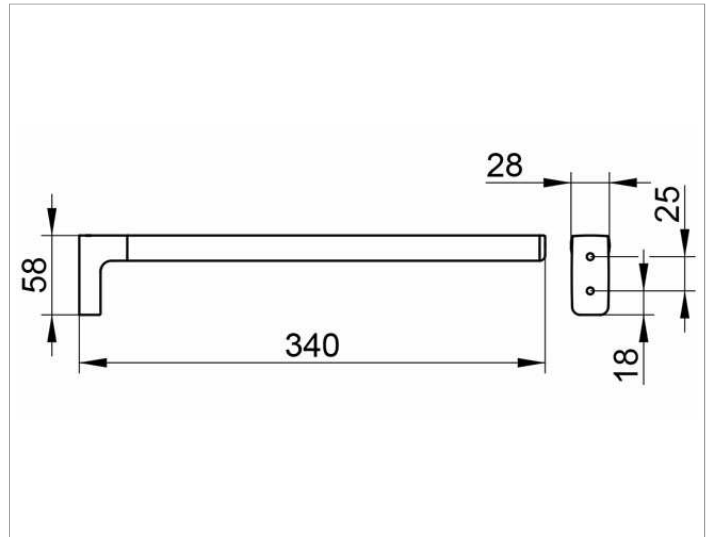

Collection Moll  
1272201000 Towel holder

**PRODUCT**

**DRAWING**

**PRODUCT ATTRIBUTES**

fixed

**SURFACE**

chrome-plated

**DIMENSION**

340 mm

**SPECIFICATIONS**

KEUCO COLLECTION MOLL towel holder 1272201000  
Chrome-plated towel holder in an esthetic design with slightly rounded edges  
One fixed arm  
Anti-static, easy to clean,  
Projection: 340 mm  
The towel holder is fitted with two hidden fixing points  
incl. corrosion-free mounting material