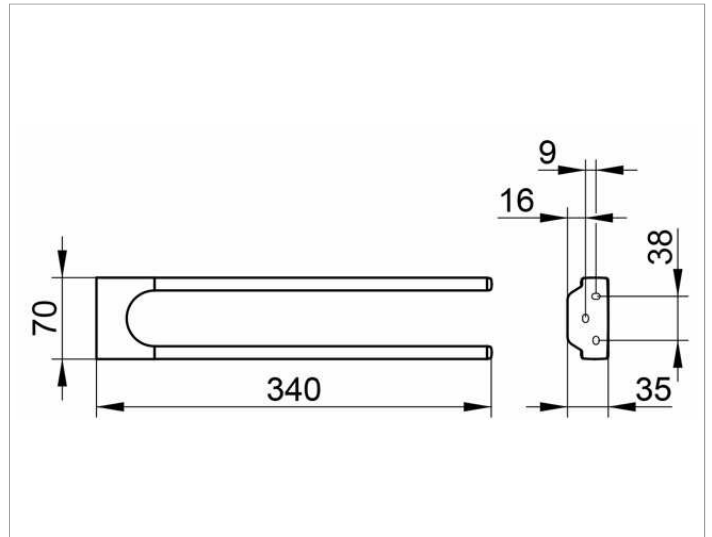

Collection Moll  
12719010000 Towel holder

**PRODUCT**

**DRAWING**

**PRODUCT ATTRIBUTES**

fixed

**SURFACE**

chrome-plated

**DIMENSION**

340 mm

**SPECIFICATIONS**

KEUCO COLLECTION MOLL towel holder 12719010000  
 Chrome-plated towel holder in an esthetic design with slightly rounded edges  
 Two parallel arranged fixed arms  
 Anti-static, easy to clean,  
 Projection: 340 mm  
 The towel holder is fitted with two hidden fixing points  
 incl. corrosion-free mounting material