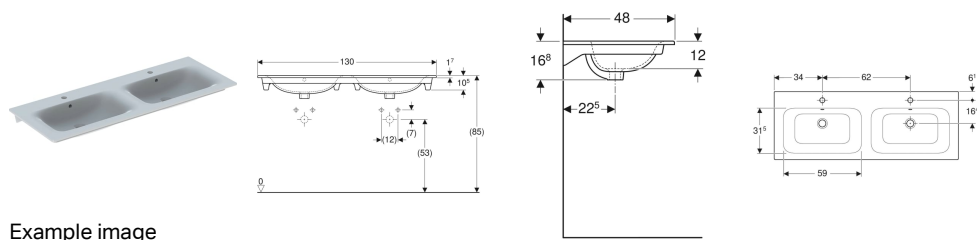

## Geberit Renova Plan double vanity basin

Example image

### Application purposes

- For mounting on washbasin cabinets

### Scope of delivery

- Vanity basin

### Technical data

Product material

Fine fireclay

Art. no.	Colour / surface	Tap hole	Overflow	B	Cabinet width	H	T
122230000	white	centred	visible	130 cm	129 cm	16.8 cm	48 cm