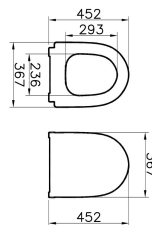

Name	Sento Sento WC Seat
Colour	White
Designer	Vitra Design Team
Shape	Round
Soft close	Yes
Segments	Middle

Product Code: 120-003-009

Description

Slim, Soft-Close

VitrA reserves the right to make changes in products and technical details without prior notice.

All drawings contain the necessary measurements which are subject to standard tolerances. For exact measurements, in particular for customized installation scenarios, it can only be taken from the finished ceramic product.