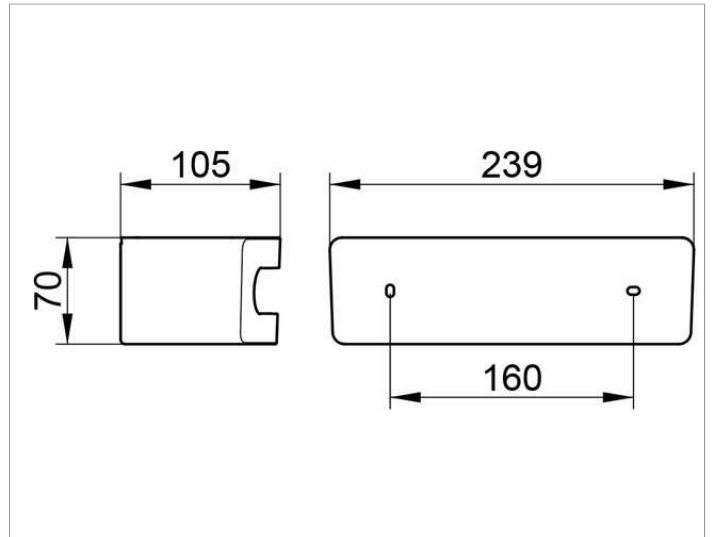

**Elegance NEW**  
11658010001 Shower basket

**PRODUCT**

**DRAWING**

**PRODUCT ATTRIBUTES**

two parts: metal basket and detachable  
synthetic insert, soap resistant, shutterproof, uv-protected

**SURFACE**

chrome-plated/anthracite

**SPECIFICATIONS**

KEUCO ELEGANCE sponge wire basket 11658010001  
Two parts: metal basket (chrome-plated) and detachable (anthracite)  
Synthetic insert, soap resistant, unbreakable, uv-protected  
chrome-plated sponge basket for corner installation in an elegant  
design,  
easy to clean,  
total depth 105 mm, width 239 mm, height 70 mm,  
incl. corrosion-free mounting material