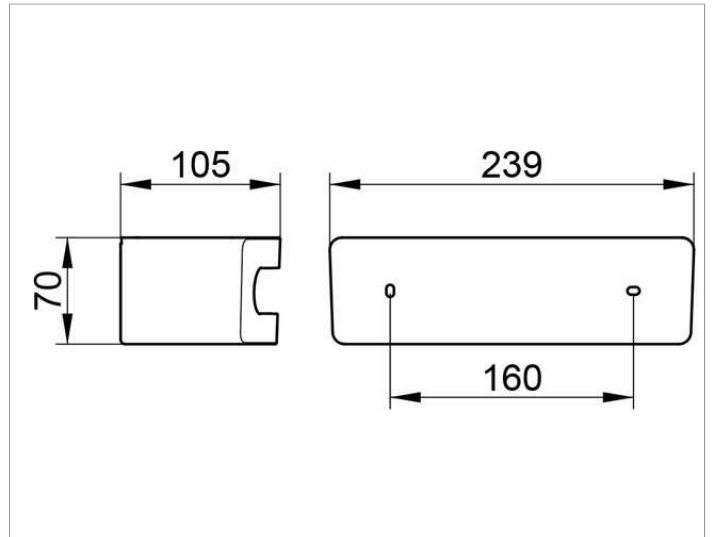

Elegance NEW
11658010000 Shower basket

PRODUCT

DRAWING

PRODUCT ATTRIBUTES

two parts: metal basket and detachable
synthetic insert, soap resistant, shutterproof, uv-protected

SURFACE

chrome-plated/white

SPECIFICATIONS

KEUCO ELEGANCE sponge wire basket 11658010000
Two parts: metal basket (chrome-plated) and detachable (white)
Synthetic insert, soap resistant, unbreakable, uv-protected
chrome-plated sponge basket for corner installation in an elegant
design,
easy to clean,
total depth 105 mm, width 239 mm, height 70 mm,
incl. corrosion-free mounting material