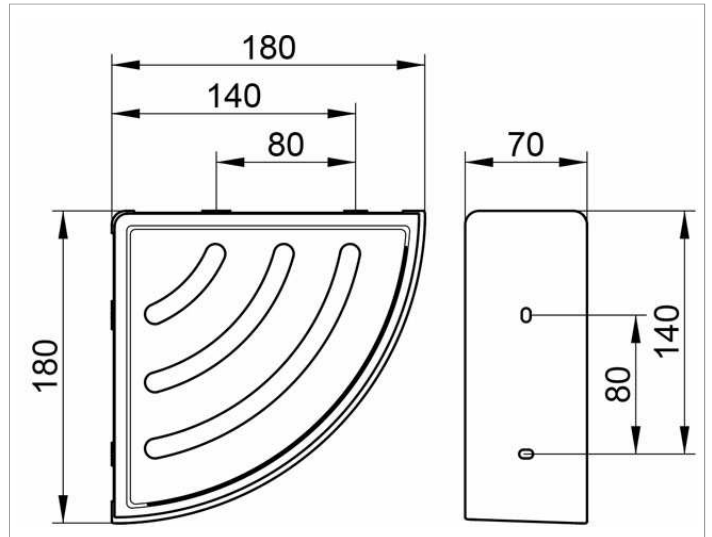

**Elegance NEW**

11657010001 Shower basket for corner installation

**PRODUCT**

**DRAWING**

**PRODUCT ATTRIBUTES**

two parts: metal basket and detachable synthetic insert, soap resistant, shutterproof, uv-protected

**SURFACE**

chrome-plated/anthracite

**SPECIFICATIONS**

KEUCO ELEGANCE sponge basket for corner installation 11657010001  
 Two parts: metal basket (chrome-plated) and detachable (anthracite)  
 Synthetic insert, soap resistant, unbreakable, uv-protected  
 chrome-plated sponge basket for corner installation in an elegant design,  
 easy to clean,  
 total depth 177 mm, width 251 mm, height 70 mm, projection 180mm  
 incl. corrosion-free mounting material