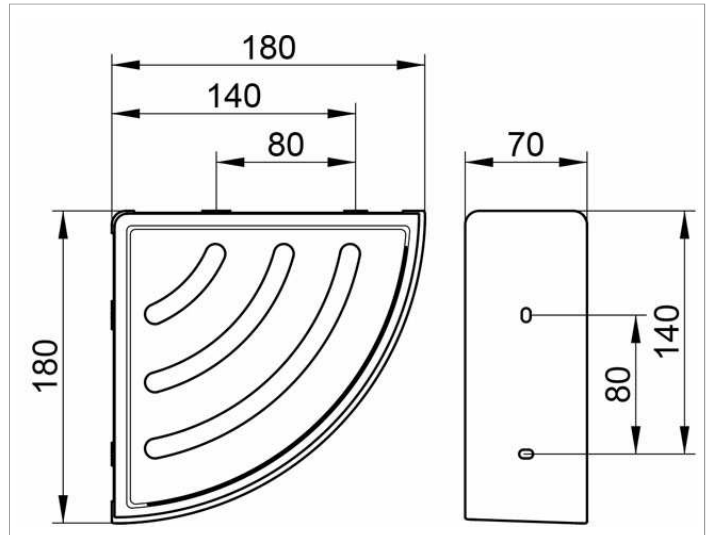

**Elegance NEW**

11657010000 Shower basket for corner installation

**PRODUCT**

**DRAWING**

**PRODUCT ATTRIBUTES**

two parts: metal basket and detachable  
synthetic insert, soap resistant, shutterproof, uv-protected

**SURFACE**

chrome-plated/white

**SPECIFICATIONS**

KEUCO ELEGANCE sponge basket for corner installation 11657010000  
Two parts: metal basket (chrome-plated) and detachable (white)  
Synthetic insert, soap resistant, unbreakable, uv-protected  
chrome-plated sponge basket for corner installation in an elegant design,  
easy to clean,  
total depth 177 mm, width 251 mm, height 70 mm, projection 180mm  
incl. corrosion-free mounting material