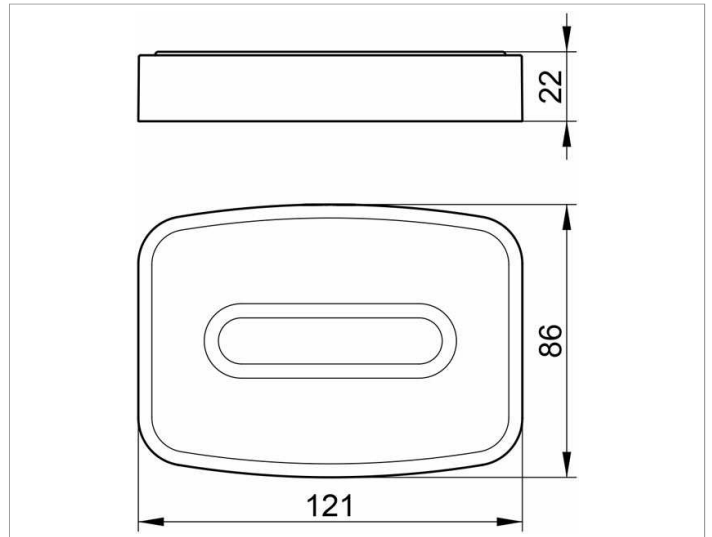

Elegance NEW  
11655019001 Soap holder

**PRODUCT**

**DRAWING**

**PRODUCT ATTRIBUTES**

table model, complete with crystal soap dish matt

**SURFACE**

chrome-plated

**SPECIFICATIONS**

KEUCO ELEGANCE Soap holder 11655019001  
Table modell,  
Complete with crystal soap dish matt,  
with an elegant shape,  
slightly shaped surfaces with a timeless design,  
easy to clean  
Height 22 mm,  
Width 121 mm,  
Projection 86 mm