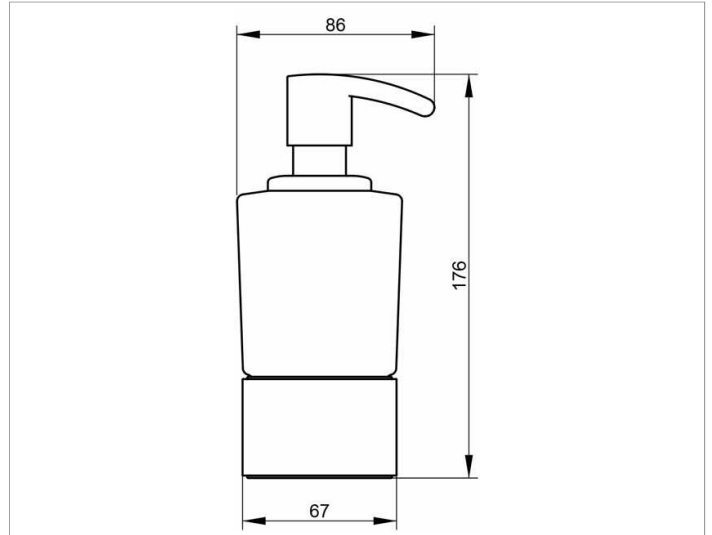

Elegance NEW

11653019001 Foam soap dispenser

PRODUCT

DRAWING

PRODUCT ATTRIBUTES

table model, opal glass matt,
complete with holder and pump
for foamed-soap
Capacity: approx. 220 ml

SURFACE

chrome-plated

SPECIFICATIONS

KEUCO ELEGANCE foam soap dispenser 11653019001, table model
Opal glass matt,
Complete with holder and pump
For foamed-soap
chrome-plated foam soap dispenser in an elegant design, opal glass
matt
easy to clean
capacity: approx. 220 ml,
projection: 72 mm,
height: 176 mm