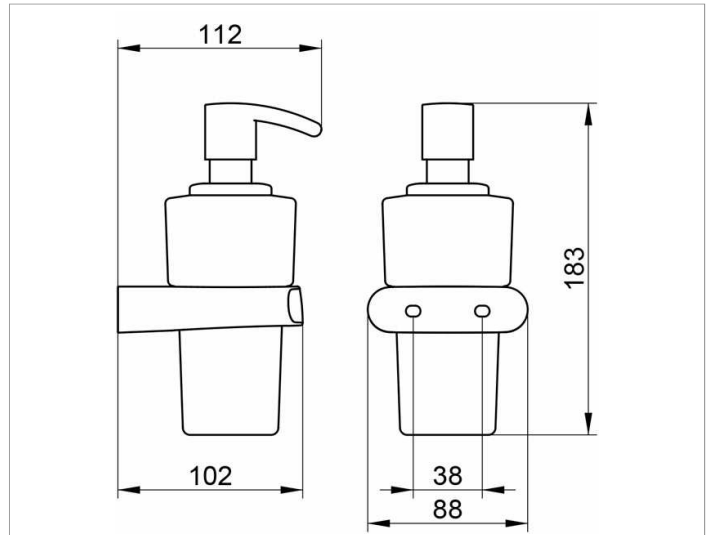

Elegance NEW

11653019000 Foam soap dispenser

PRODUCT

DRAWING

PRODUCT ATTRIBUTES

crystal glass matt, complete with holder and pump
for foamed-soap
Capacity: approx. 220 ml

SURFACE

chrome-plated

SPECIFICATIONS

KEUCO ELEGANCE soap foam dispenser 11653019000
Crystal glass matt,
complete with holder and pump,
for foamed-soap,
with an elegant shape,
slightly shaped surfaces with a timeless design,
easy to clean,
Capacity: approx. 220 ml
Height 183 mm,
Width 88 mm,
Projection 112 mm,
The Foam soap dispenser will be discretely mounted
incl. corrosion-free mounting material