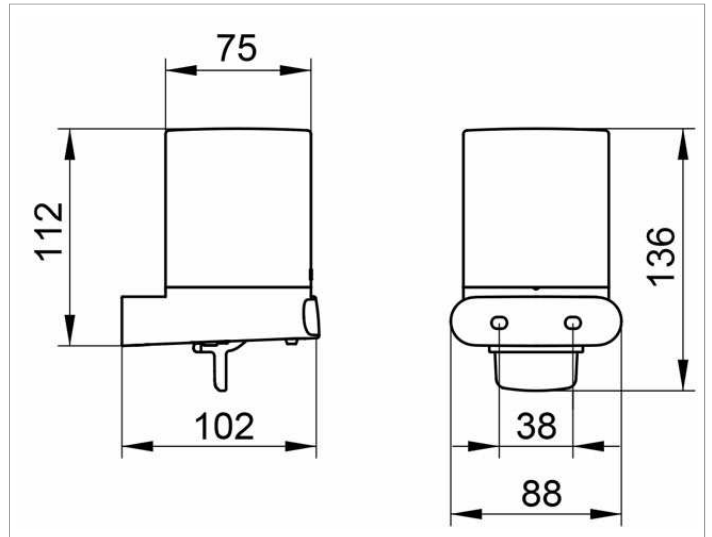

**Elegance NEW**

11652019000 Lotion dispenser

**PRODUCT**

**DRAWING**

**PRODUCT ATTRIBUTES**

crystal glass matt, complete with holder and pump  
for liquid soap  
Capacity: approx. 180 ml  
Dosage: approx. 0,5ml/stroke

**SURFACE**

chrome-plated

**SPECIFICATIONS**

KEUCO ELEGANCE Lotion dispenser 11652019000  
Crystal glass matt,  
Complete with holder and pump  
for liquid soap  
with an elegant shape,  
slightly shaped surfaces with a timeless design,  
easy to clean, for liquid soap  
Capacity: approx. 180 ml,  
Dosage: 0.5 ml/stroke  
Height 135 mm,  
Projection 102 mm,  
The lotion dispenser will be discretely mounted  
incl. corrosion-free mounting material