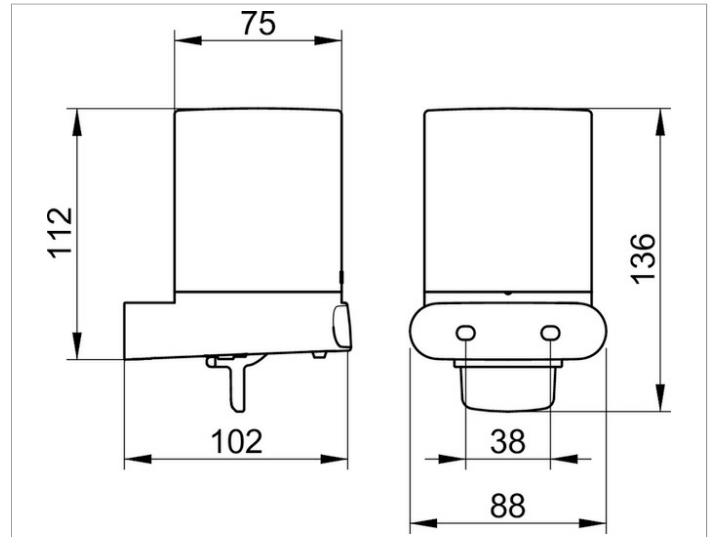

**Elegance NEW**

11652010100 Lotion dispenser

**PRODUCT**

**DRAWING**

**PRODUCT ATTRIBUTES**

acrylic cup matt, complete with holder and pump for liquid soap  
Capacity: approx. 180 ml  
Dosage: approx. 0,5ml/stroke

**SURFACE**

chrome-plated

**SPECIFICATIONS**

KEUCO ELEGANCE Lotion dispenser 11652010100  
Acrylic cup matt,  
Complete with holder and pump  
for liquid soap  
with an elegant shape,  
slightly shaped surfaces with a timeless design,  
easy to clean, for liquid soap  
Capacity: approx. 180 ml,  
Dosage: 0.5 ml/stroke  
Height 135 mm,  
Projection 102 mm,  
The lotion dispenser will be discretely mounted  
incl. corrosion-free mounting material