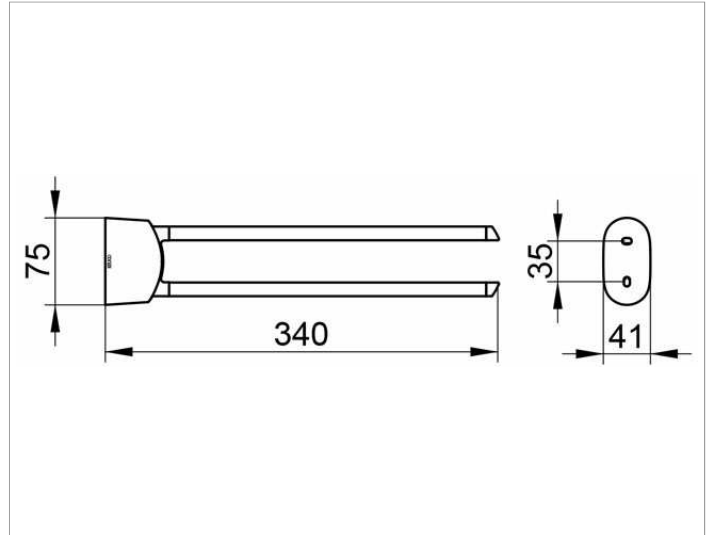

Elegance NEW
11620010000 Towel holder

PRODUCT

DRAWING

PRODUCT ATTRIBUTES

two arms, swiveling

SURFACE

chrome-plated

DIMENSION

340 mm

SPECIFICATIONS

KEUCO ELEGANCE Towel holder 11620010000
Chrome-plated Towel hook with an elegant shape,
slightly shaped surface with a timeless design,
two arms, swiveling
Projection: 340 mm
The Towel hook will be discretely mounted
incl. corrosion-free mounting material