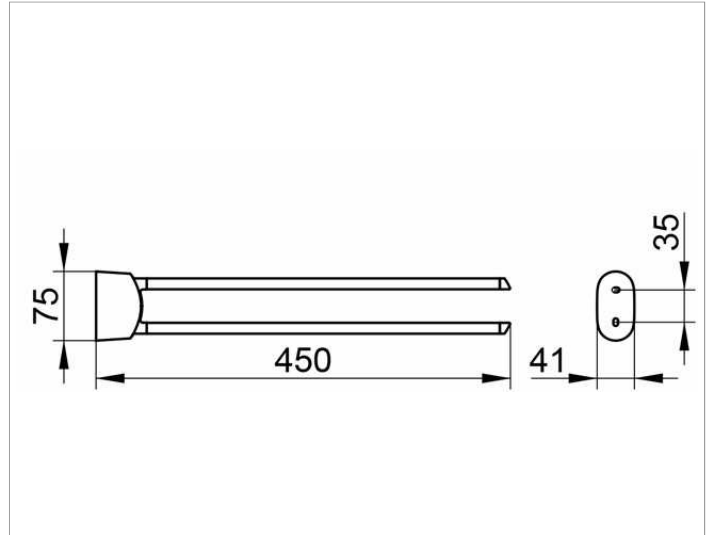

Elegance NEW
11618010000 Towel holder

PRODUCT

DRAWING

PRODUCT ATTRIBUTES

two arms, swiveling

SURFACE

chrome-plated

DIMENSION

450 mm

SPECIFICATIONS

KEUCO ELEGANCE Towel holder 11618010000
Chrome-plated Towel holder with an elegant shape,
slightly shaped surface with a timeless design,
two arms, swiveling
Projection: 450 mm,
The Towel hook will be discretely mounted
incl. corrosion-free mounting material