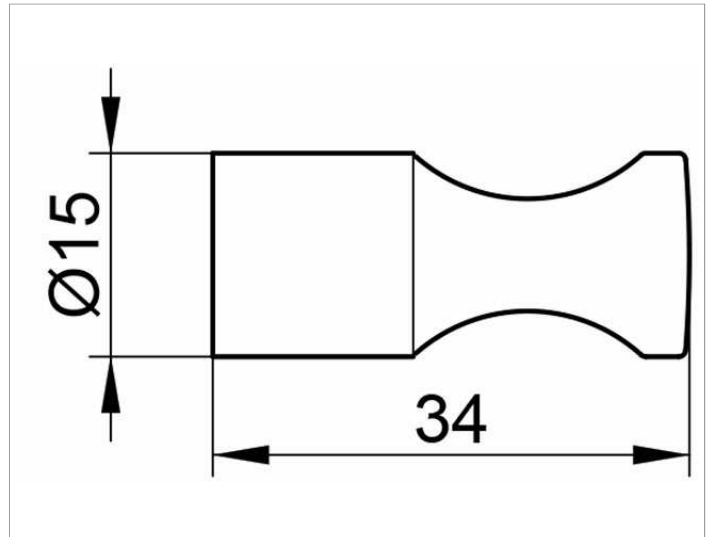

Elegance NEW
11614010000 Towel hook

PRODUCT

DRAWING

SURFACE

chrome-plated

SPECIFICATIONS

KEUCO ELEGANCE Towel hook double 11614010000
Chrome-plated Double towel hook with an elegant shape,
slightly shaped surface,
with a timeless design
Projection 34 mm
The Towel hook will be discretely mounted
incl. corrosion-free mounting material