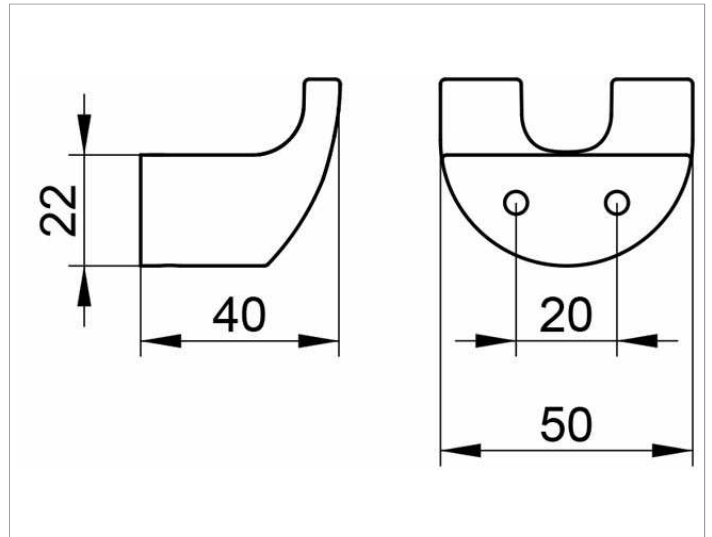

Elegance NEW
11613010000 Towel hook

PRODUCT

DRAWING

PRODUCT ATTRIBUTES

double

SURFACE

chrome-plated

SPECIFICATIONS

KEUCO ELEGANCE Towel hook double 11613010000
Chrome-plated Double towel hook with an elegant shape,
slightly shaped surface,
with a timeless design
Projection 40 mm
The Towel hook will be discretely mounted
incl. corrosion-free mounting material