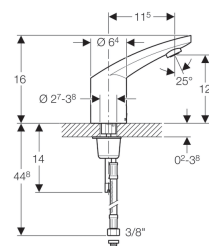

Geberit washbasin tap type 185, battery operation

Application purposes

- For extracting tap water
- For public and semipublic areas
- For installation in washbasins or washtops
- For connecting cold and hot water (only for models with mixer)
- For connecting cold or mixed water (only for models without mixer)
- For use with stainless steel bowls
- Not suitable for small continuous flow heaters

Characteristics

- Automatic flush actuation
- Infrared user detection
- Self-adjusting IR sensor
- Vandal-resistant
- Volume flow control via tap aerator
- Temperature presetting via mixer (only for models with mixer)
- Not possible to set just hot water or just cold water (only for models with mixer)
- Power supply by battery
- Can be refitted for mains operation
- Battery sufficient to activate the water flow 200000 times
- Warning when the battery is low
- Economy mode can be set
- Water saving due to quick-response two-beam scanning technology
- Functions can be set and queried with the Geberit Service Handy
- Water saver program can be set
- Interval flush program can be set
- Continuous flush can be set individually
- Flush actuation can be deactivated via Geberit Clean Handy
- Various functions can be set manually
- With integrated check valve

Technical data

Battery type	CR-P2 (6 V)
Operating voltage	6 V DC
Operating pressure	0.5-8 bar
Differentiated pressure CW/WW	≤ 1.5 bar
Ambient temperature	1-40 °C
Maximum operating temperature, water	65 °C
Maximum operating temperature, water, short-term	90 °C
Flow rate at 3 bar	6 l/min
Calculated flow rate	0.07 l/s
Minimum flow pressure for calculated flow rate	0.5 bar
Activation distance, adjustment range	5-33 cm
Activation distance, factory setting	16-18 cm
Interval flush, adjustment range	1-168 h
Interval flush, factory setting	168 h
Interval flush time, adjustment range	3-180 s
Interval flush time, factory setting	3 s
Material	Brass chrome-plated

Scope of delivery

- Basket filter
- Lithium battery, type CR-P2, 6 V
- Tap aerator key
- Fastening material

Art. no.	Surface / colour	Mixer
116.235.21.1	gloss chrome-plated	without mixer
116.245.21.1	gloss chrome-plated	with mixer
116.255.21.1	gloss chrome-plated	with mixer and handle

Accessories

- Geberit Service Handy
- Geberit Clean Handy