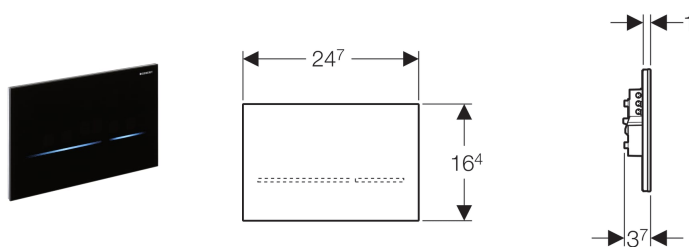

## Geberit WC flush control with electronic flush actuation, mains operation, dual flush, flush plate Sigma80, touchless

### Application purposes

- For Geberit Sigma concealed cistern 8 cm, series 2016
- For private and semipublic areas
- For releasing a dual flush
- For solid and drywall construction
- Not suitable for use with Geberit inserts for in-cistern block
- Suitable for less-abled installation