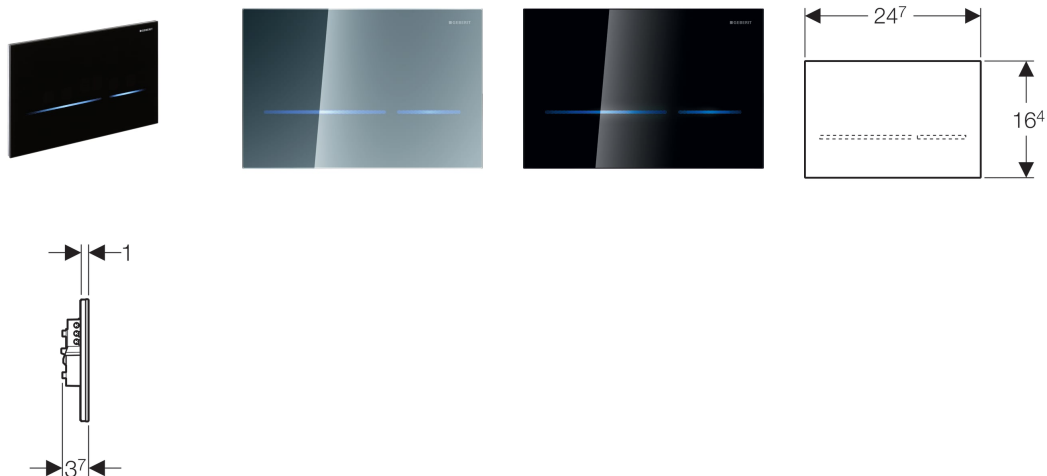

Geberit WC flush control with electronic flush actuation, mains operation, dual flush, flush plate Sigma80, touchless

Application purposes

- For private and semipublic areas
- For releasing a dual flush
- For solid and drywall construction
- For touchless flush actuation of Geberit Sigma concealed cisterns 12 cm
- Not suitable for use with Geberit inserts for in-cistern block
- Suitable for less-abled installation

Characteristics

- Touchless manual flush actuation
- Automatic flush actuation can be activated
- Flush actuation possible via external push-button
- Flush plate without mechanical buttons
- Actuator buttons identifiable by light bars
- Button illumination activated when approached
- Button illumination can be set in five colours
- Orientation light can be activated
- Power supply via power supply unit
- External power supply unit
- Transformation of mains voltage to extra-low voltage, 4.1 V DC
- Flush actuation can be manually deactivated for cleaning
- Operation with extra-low voltage, no mains voltage in cistern
- With push-fit connection with cross-polarity protection
- Infrared user detection with background fade-out
- Self-adjusting IR sensor
- Reliable IR distance detection
- User detection range can be set
- Adjustable interval flush
- Preflush can be set