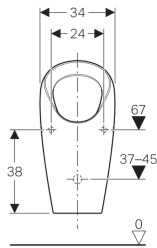

Geberit urinal Selva, waterless

Application purposes

- For operating without water
- For Geberit frames for waterless urinals

Characteristics

- Rimless
- Easy maintenance and cleaning
- Trap can be replaced from top, without removing ceramic appliance

- Trap adaptor can be height-adjusted without tools
- Drainage system can be cleaned without removing ceramic appliance

Scope of delivery

- Fastening material
- Hybrid trap
- Drain strainer
- Drain assembly

Art. no.

116.081.00.1 NEW

Accessories

- Geberit Duofix frame for urinal, 112–130 cm, universal, for 0-litre urinals

Created with Geberit online product catalogue - 21/06/2018