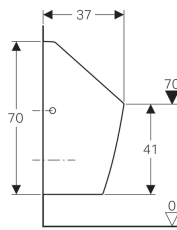

Geberit urinal Selva, waterless

Application purposes

- For operating without water
- For Geberit frames for waterless urinals

Characteristics

- Rimless
- Easy maintenance and cleaning
- Trap can be replaced from top, without removing ceramic appliance

- Trap adaptor can be height-adjusted without tools
- Drainage system can be cleaned without removing ceramic appliance

Scope of delivery

- Fastening material
- Hybrid trap
- Drain strainer
- Drain assembly

Art. no.

116.081.00.1 NEW

Accessories

- Geberit Duofix frame for urinal, 112–130 cm, universal, for 0-litre urinals

Created with Geberit online product catalogue - 21/06/2018