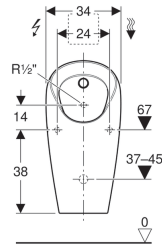

Geberit urinal Selva for concealed flush control

Application purposes

- For operating with automatic, water-saving flush
- For connecting to concealed urinal flush controls
- For Geberit frames with spray head
- For installation sets, for Geberit urinal flush control, for urinals Preda and Selva

Characteristics

- Rimless
- Easy maintenance and cleaning
- Spray head can be replaced from front, without removing ceramic appliance
- Trap can be replaced from top, without removing ceramic appliance
- Trap adaptor can be height-adjusted without tools

- Drainage system can be cleaned without removing ceramic appliance
- Flushing out of urinal ceramic with 0.5 l per flush guaranteed, while compliant with EN13407
- Operation without water possible

Scope of delivery

- Fastening material
- Urinal trap with suction function
- Drain strainer
- Drain assembly
- Inlet set

To order additionally

- Concealed urinal flush control

Art. no.

116.080.00.1

Accessories

- Geberit Duofix element for urinal, 112–130 cm, universal, for spray head

Created with Geberit online product catalogue - 21/06/2018