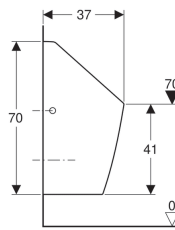

Geberit urinal Selva for concealed flush control

Application purposes

- For operating with automatic, water-saving flush
- For connecting to concealed urinal flush controls
- For Geberit frames with spray head
- For installation sets, for Geberit urinal flush control, for urinals Preda and Selva

Characteristics

- Rimless
- Easy maintenance and cleaning
- Spray head can be replaced from front, without removing ceramic appliance
- Trap can be replaced from top, without removing ceramic appliance
- Trap adaptor can be height-adjusted without tools

- Drainage system can be cleaned without removing ceramic appliance
- Flushing out of urinal ceramic with 0.5 l per flush guaranteed, while compliant with EN13407
- Operation without water possible

Scope of delivery

- Fastening material
- Urinal trap with suction function
- Drain strainer
- Drain assembly
- Inlet set

To order additionally

- Concealed urinal flush control

Art. no.

116.080.00.1

Accessories

- Geberit Duofix element for urinal, 112–130 cm, universal, for spray head

Created with Geberit online product catalogue - 21/06/2018