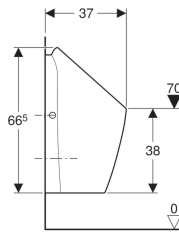

Geberit urinal Preda for concealed control

Application purposes

- For operating with automatic, water-saving flush
- For connecting to concealed urinal flush controls
- For Geberit frames with spray head
- For installation sets, for Geberit urinal flush control, for urinals Preda and Selva

Characteristics

- Rimless
- Easy maintenance and cleaning
- Spray head can be replaced from front, without removing ceramic appliance
- Trap can be replaced from top, without removing ceramic appliance
- Trap adaptor can be height-adjusted without tools

- Drainage system can be cleaned without removing ceramic appliance
- Flushing out of urinal ceramic with 0.5 l per flush guaranteed, while compliant with EN13407
- Operation without water possible

Scope of delivery

- Fastening material
- Urinal trap with suction function
- Drain strainer
- Drain assembly
- Inlet set

To order additionally

- Concealed urinal flush control

Art. no.

116.070.00.1 NEW

Accessories

- Geberit Duofix element for urinal, 112–130 cm, universal, for spray head

Created with Geberit online product catalogue - 21/06/2018