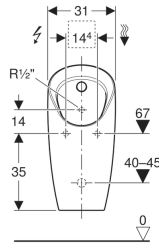

Geberit urinal Preda for concealed control

Application purposes

- For operating with automatic, water-saving flush
- For connecting to concealed urinal flush controls
- For Geberit frames with spray head
- For installation sets, for Geberit urinal flush control, for urinals Preda and Selva

Characteristics

- Rimless
- Easy maintenance and cleaning
- Spray head can be replaced from front, without removing ceramic appliance
- Trap can be replaced from top, without removing ceramic appliance
- Trap adaptor can be height-adjusted without tools

- Drainage system can be cleaned without removing ceramic appliance
- Flushing out of urinal ceramic with 0.5 l per flush guaranteed, while compliant with EN13407
- Operation without water possible

Scope of delivery

- Fastening material
- Urinal trap with suction function
- Drain strainer
- Drain assembly
- Inlet set

To order additionally

- Concealed urinal flush control

Art. no.

116.070.00.1 NEW

Accessories

- Geberit Duofix element for urinal, 112–130 cm, universal, for spray head

Created with Geberit online product catalogue - 21/06/2018