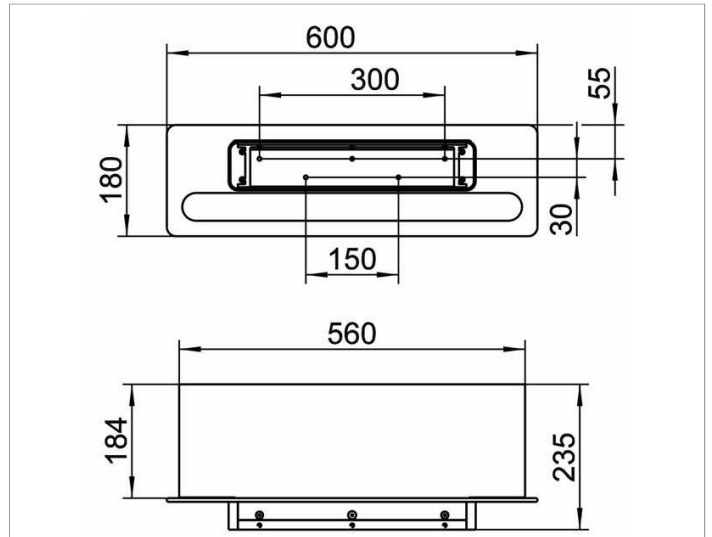

Edition 400
11575170030 Towel rack

PRODUCT

DRAWING

PRODUCT ATTRIBUTES

with panel made of ESG glass and
shelf aluminium silver anodized (E6 EV1)

SURFACE

aluminium silver anodized (E6 EV1)/glass white transparent