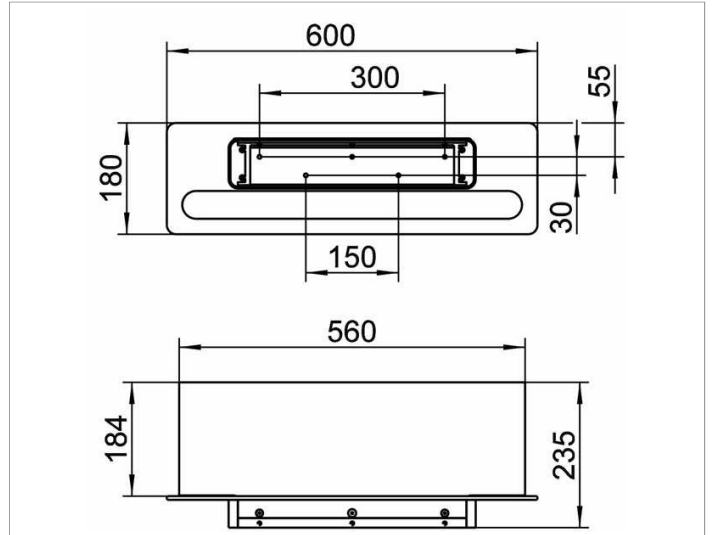

Edition 400

11575170014 Towel rack

PRODUCT

DRAWING

PRODUCT ATTRIBUTES

with panel made of ESG glass and
shelf aluminium silver anodized (E6 EV1)

SURFACE

aluminium silver anodized (E6 EV1)/glass truffle transparent