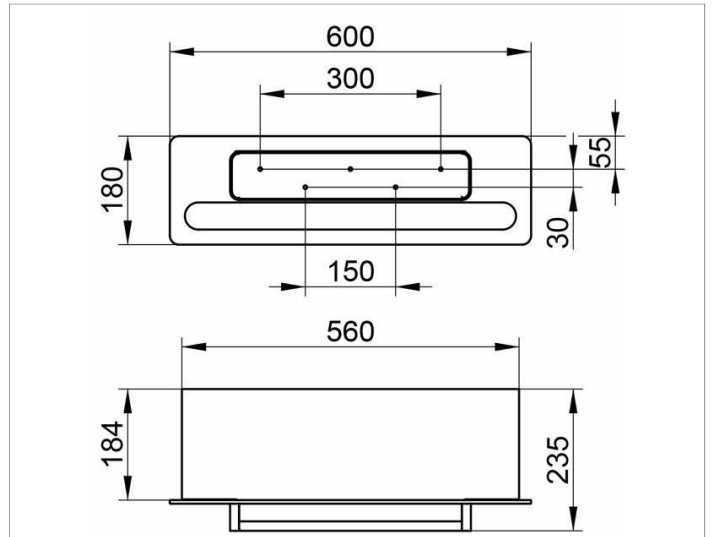

Edition 400
11575170011 Towel rack

PRODUCT

DRAWING

PRODUCT ATTRIBUTES

with panel made of ESG glass and
shelf aluminium silver anodized (E6 EV1)

SURFACE

aluminium silver anodized (E6 EV1)/glass anthracite transparent